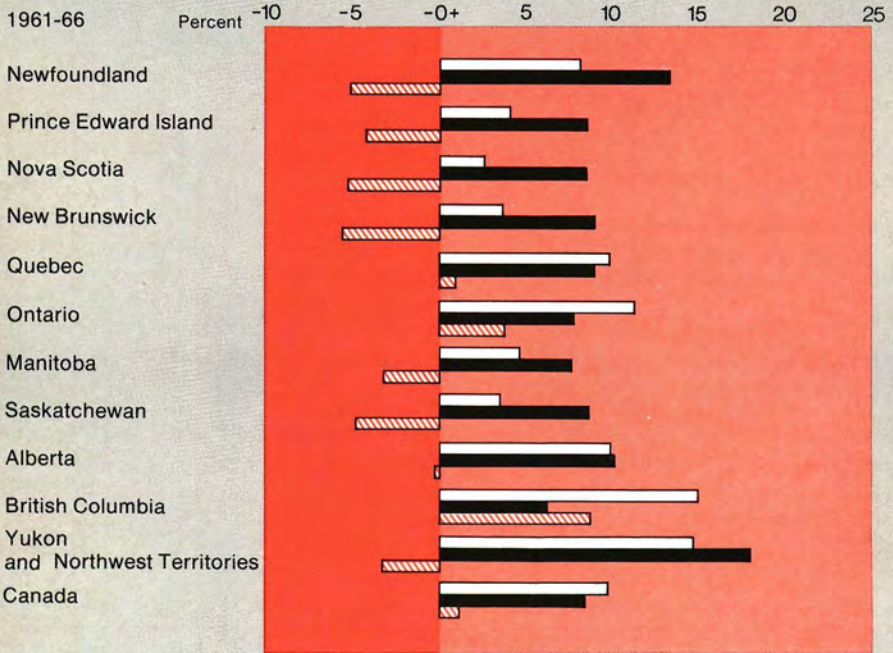

Percentage population increases by provinces, 1961-66 and 1966-71

Population growth = Natural increase ± Net migration